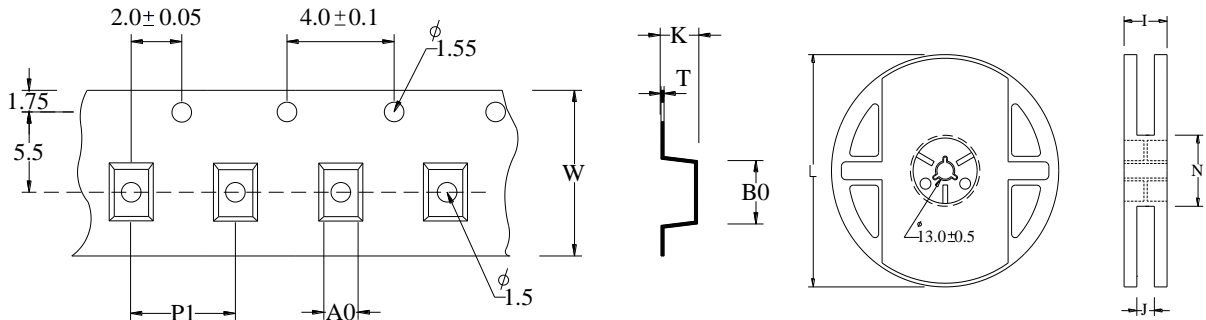

• Tape Dimension

Dimensions in mm

TYPE	A0	B0	P1	W	K	T	L	N	I	J
453215A	3.66 ±0.10	4.95 ±0.10	8.00 ±0.10	12.00 ±0.10	2.09 ±0.15	0.24 ±0.05	178 ±2.00	50 MIN	20 MAX	10 ±1.50