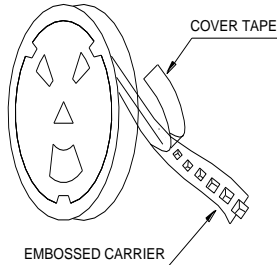

Packaging Information

• Tearing Off Force

The force for tearing off cover tape is 10 to 100 grams in the arrow direction under the following conditions.

• Tape Dimension

Dimensions in mm

TYPE	A0	B0	P1	W	T	L	N	I	J
100505A	0.62 ±0.05	1.12 ±0.05	2.00 ±0.05	8.00 ±0.10	0.60 ±0.05	178 ±2.00	50 MIN	20 MAX	10 ±1.50

• Packaging Quantity

Type	100505A
Q'TY/Reel	10000

Packaging Information

• Tearing Off Force

The force for tearing off cover tape is 10 to 100 grams in the arrow direction under the following conditions.

• Tape Dimension

• Tearing Off Force

The force for tearing off cover tape is 10 to 100 grams in the arrow direction under the following conditions.

• Tape Dimension

Dimensions in mm

TYPE	A0	B0	P1	W	T	L	N	I	J
201209A	1.45 ±0.05	2.25 ±0.05	4.00 ±0.10	8.00 ±0.10	0.95 ±0.05	178 ±2.00	50 MIN	20 MAX	10 ±1.50