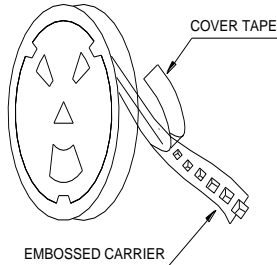

• Packaging Quantity

Type	201209A
Q'TY/Reel	4000

Packaging Information

• Tearing Off Force

The force for tearing off cover tape is 10 to 100 grams in the arrow direction under the following conditions.

• Tape Dimension

Dimensions in mm

TYPE	A0	B0	P1	W	K	T	L	N	I	J
321611A	1.88 ±0.10	3.50 ±0.10	4.00 ±0.10	8.00 ±0.20	1.49 ±0.15	0.22 ±0.05	178 ±2.00	50 MIN	20 MAX	10 ±1.50

• Packaging Quantity

Type	321611A
Q'TY/Reel	3000

Packaging Information

• Tearing Off Force

The force for tearing off cover tape is 10 to 100 grams in the arrow direction under the following conditions.

• Tape Dimension

Dimensions in mm

TYPE	A0	B0	P1	W	T	t	L	N	I	J
322513A	2.90 ±0.10	3.60 ±0.10	4.00 ±0.10	8.00 ±0.20	1.70 ±0.05	0.25 ±0.05	178 ±2.00	60 ±2.00	2 ±0.50	10 ±1.50