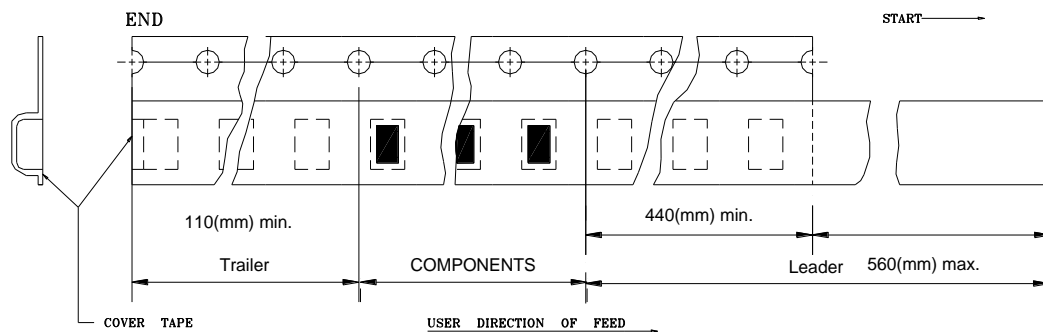

• Packaging Quantity

Type	451616A
Q'TY/Reel	2000