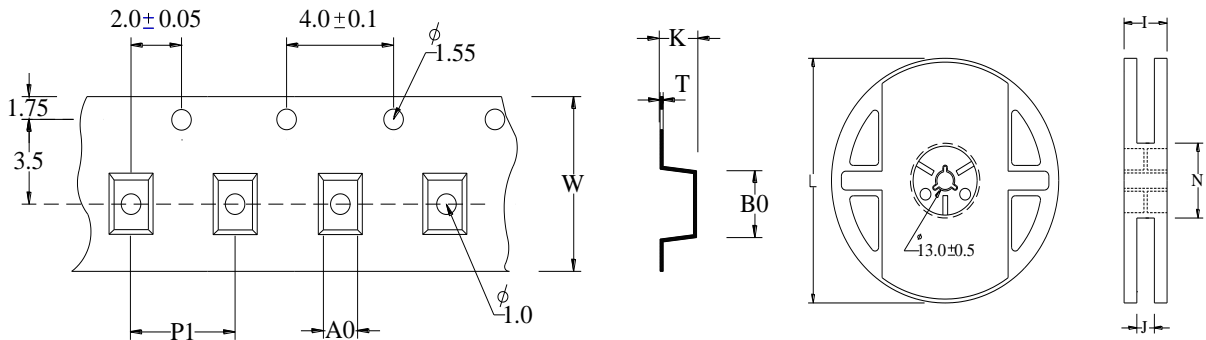

• Tape Dimension

Dimensions in mm

TYPE	A0	B0	P1	W	K	T	L	N	I	J
321611A	1.88 ±0.10	3.50 ±0.10	4.00 ±0.10	8.00 ±0.20	1.49 ±0.15	0.22 ±0.05	178 ±2.00	50 MIN	20 MAX	10 ±1.50