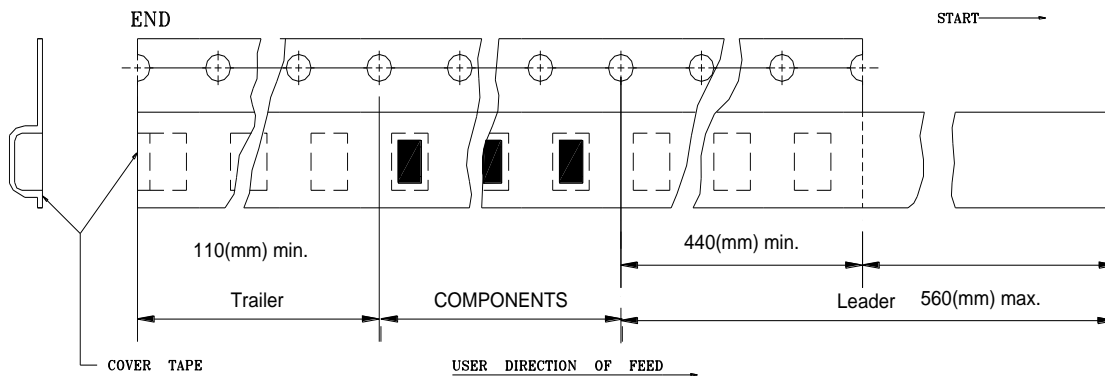

Packaging Information

• Tearing Off Force

The force for tearing off cover tape is 10 to 100 grams in the arrow direction under the following conditions.

• Tape Dimension

Dimensions in mm

TYPE	A0	B0	P1	W	T	L	N	I	J
100505A	0.62 ±0.05	1.12 ±0.05	2.00 ±0.05	8.00 ±0.10	0.60 ±0.05	178 ±2.00	50 MIN	20 MAX	10 ±1.50

• Packaging Quantity

Type	100505A
Q'TY/Reel	10000

Packaging Information

• Tearing Off Force

The force for tearing off cover tape is 10 to 100 grams in the arrow direction under the following conditions.

• Tape Dimension

Dimensions in mm

TYPE	A0	B0	P1	W	T	L	N	I	J
160808A	1.03 ±0.05	1.85 ±0.05	4.00 ±0.10	8.00 ±0.10	0.95 ±0.05	178 ±2.00	50 MIN	20 MAX	10 ±1.50

• Packaging Quantity

Type	160808A
Q'TY/Reel	4000

Packaging Information

• Tearing Off Force

The force for tearing off cover tape is 10 to 100 grams in the arrow direction under the following conditions.

• Tape Dimension

Dimensions in mm

TYPE	A0	B0	P1	W	T	L	N	I	J
201209A	1.45 ±0.05	2.25 ±0.05	4.00 ±0.10	8.00 ±0.10	0.95 ±0.05	178 ±2.00	50 MIN	20 MAX	10 ±1.50