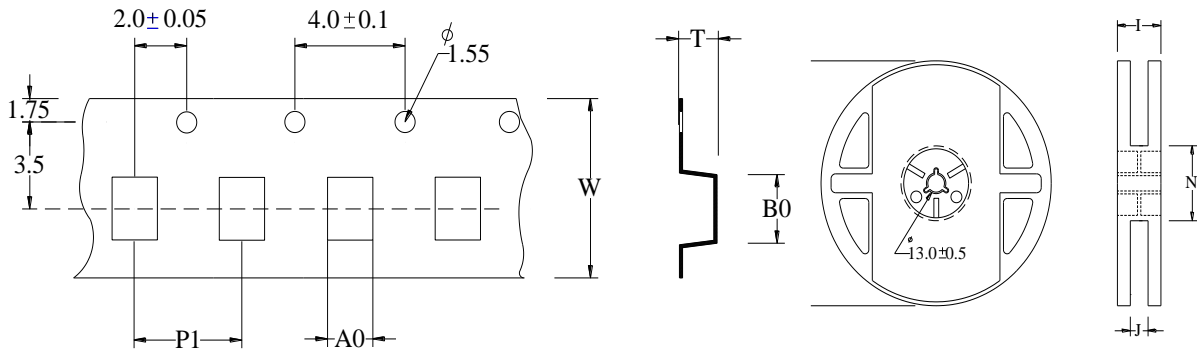

Packaging Information

• Tearing Off Force

The force for tearing off cover tape is 10 to 100 grams in the arrow direction under the following conditions.

• Tape Dimension

Dimensions in mm

TYPE	A0	B0	P1	W	T	L	N	I	J
100505A	0.62 ±0.05	1.12 ±0.05	2.00 ±0.05	8.00 ±0.10	0.60 ±0.05	178 ±2.00	50 MIN	20 MAX	10 ±1.50

• Packaging Quantity

Type	100505A
Q'TY/Reel	10000

Packaging Information

• Tearing Off Force

The force for tearing off cover tape is 10 to 100 grams in the arrow direction under the following conditions.

• Tape Dimension

Dimensions in mm

TYPE	A0	B0	P1	W	T	L	N	I	J
160808A	1.03 ±0.05	1.85 ±0.05	4.00 ±0.10	8.00 ±0.10	0.95 ±0.05	178 ±2.00	50 MIN	20 MAX	10 ±1.50

• Packaging Quantity

Type	160808A
Q'TY/Reel	4000

Packaging Information

• Tearing Off Force

The force for tearing off cover tape is 10 to 100 grams in the arrow direction under the following conditions.

• Tape Dimension

Dimensions in mm

TYPE	A0	B0	P1	W	T	L	N	I	J
201209A	1.45 ±0.05	2.25 ±0.05	4.00 ±0.10	8.00 ±0.10	0.95 ±0.05	178 ±2.00	50 MIN	20 MAX	10 ±1.50