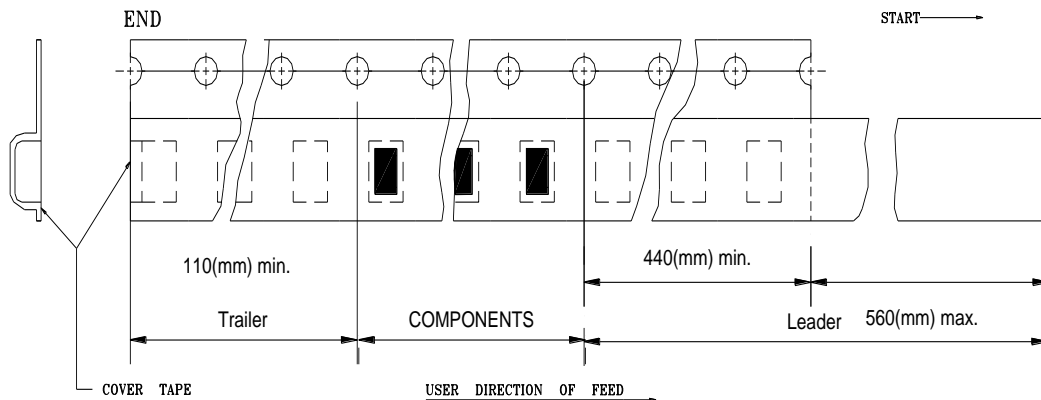

• Packaging Quantity

Type	201209A
Q'TY/Reel	4000