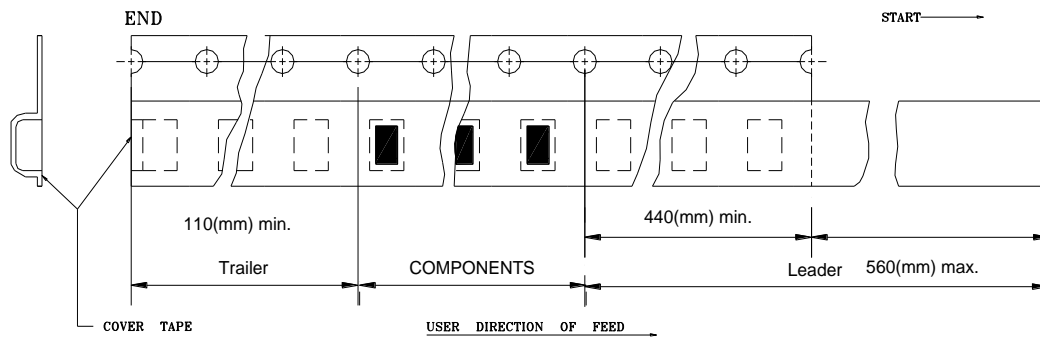

• Packaging Quantity

Type	453215A
Q'TY/Reel	1000