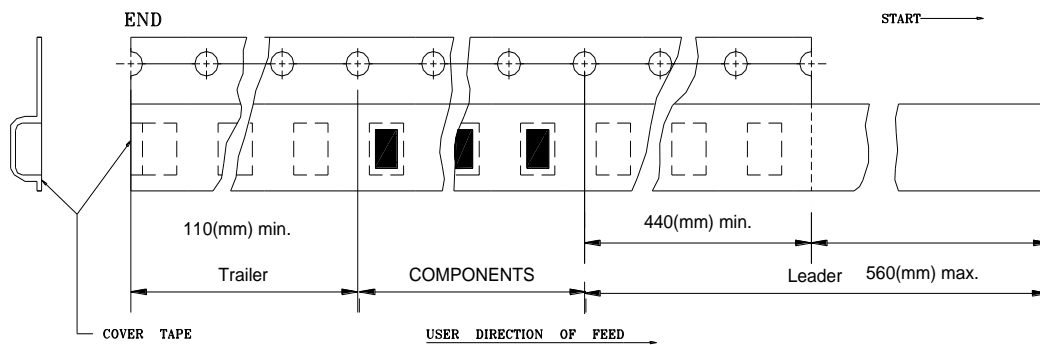

• Packaging Quantity

Type	322513A
Q'TY/Reel	2000