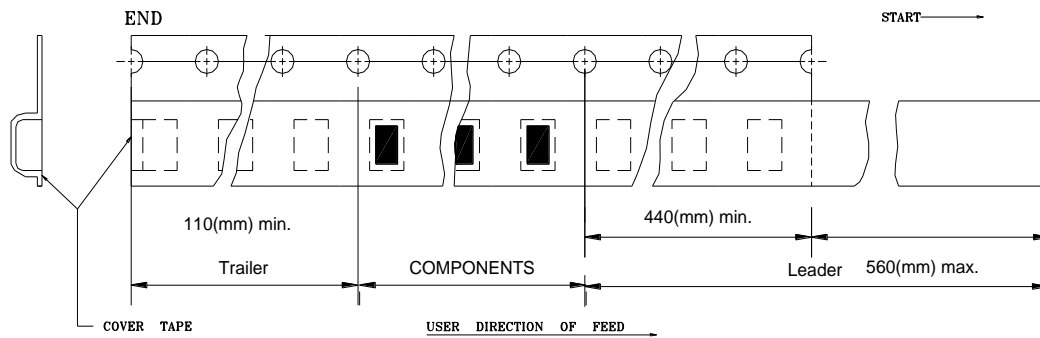

Packaging Information

• Tearing Off Force

The force for tearing off cover tape is 10 to 100 grams in the arrow direction under the following conditions.

• Tape Dimension

Dimensions in mm

TYPE	A0	B0	P1	W	T	L	N	I	J
100505A	0.62 ±0.05	1.12 ±0.05	2.00 ±0.05	8.00 ±0.10	0.60 ±0.05	178 ±2.00	50 MIN	20 MAX	10 ±1.50

• Packaging Quantity

Type	100505A
Q'TY/Reel	10000

Packaging Information

• Tearing Off Force

The force for tearing off cover tape is 10 to 100 grams in the arrow direction under the following conditions.

• Tape Dimension

Dimensions in mm

TYPE	A0	B0	P1	W	T	L	N	I	J
160808A	1.03 ±0.05	1.85 ±0.05	4.00 ±0.10	8.00 ±0.10	0.95 ±0.05	178 ±2.00	50 MIN	20 MAX	10 ±1.50

• Packaging Quantity

Type	160808A
Q'TY/Reel	4000

Packaging Information

• Tearing Off Force

The force for tearing off cover tape is 10 to 100 grams in the arrow direction under the following conditions.

• Tape Dimension

Dimensions in mm

TYPE	A0	B0	P1	W	T	L	N	I	J
201209A	1.45 ±0.05	2.25 ±0.05	4.00 ±0.10	8.00 ±0.10	0.95 ±0.05	178 ±2.00	50 MIN	20 MAX	10 ±1.50