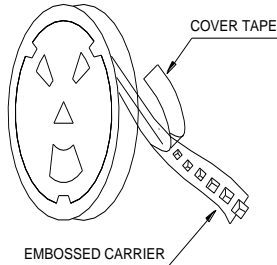

Packaging Information

• Tearing Off Force

The force for tearing off cover tape is 10 to 100 grams in the arrow direction under the following conditions.

• Tape Dimension

Dimensions in mm

TYPE	A0	B0	P1	W	T	L	N	I	J
100505A	0.62 ±0.05	1.12 ±0.05	2.00 ±0.05	8.00 ±0.10	0.60 ±0.05	178 ±2.00	50 MIN	20 MAX	10 ±1.50

• Packaging Quantity

Type	100505A
Q'TY/Reel	10000

Packaging Information

• Tearing Off Force

The force for tearing off cover tape is 10 to 100 grams in the arrow direction under the following conditions.

• Tape Dimension

Dimensions in mm

TYPE	A0	B0	P1	W	T	L	N	I	J
160808A	1.03 ±0.05	1.85 ±0.05	4.00 ±0.10	8.00 ±0.10	0.95 ±0.05	178 ±2.00	50 MIN	20 MAX	10 ±1.50

• Packaging Quantity

Type	160808A
Q'TY/Reel	4000

Packaging Information

• Tearing Off Force

The force for tearing off cover tape is 10 to 100 grams in the arrow direction under the following conditions.

• Tape Dimension

Dimensions in mm

TYPE	A0	B0	P1	W	T	L	N	I	J
201209A	1.45 ±0.05	2.25 ±0.05	4.00 ±0.10	8.00 ±0.10	0.95 ±0.05	178 ±2.00	50 MIN	20 MAX	10 ±1.50