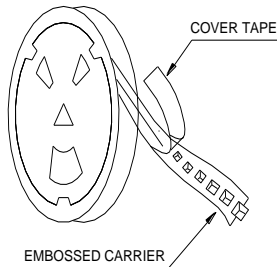

• Tearing Off Force

The force for tearing off cover tape is 10 to 100 grams in the arrow direction under the following conditions.

• Tape Dimension

Dimensions in mm

TYPE	A0	B0	P1	W	T	t	L	N	I	J
322513A	2.90 ±0.10	3.60 ±0.10	4.00 ±0.10	8.00 ±0.20	1.70 ±0.05	0.25 ±0.05	178 ±2.00	60 ±2.00	2 ±0.50	10 ±1.50

• Packaging Quantity

Type	322513A
Q'TY/Reel	2000

Packaging Information

• Tearing Off Force

The force for tearing off cover tape is 10 to 100 grams in the arrow direction under the following conditions.

• Tape Dimension