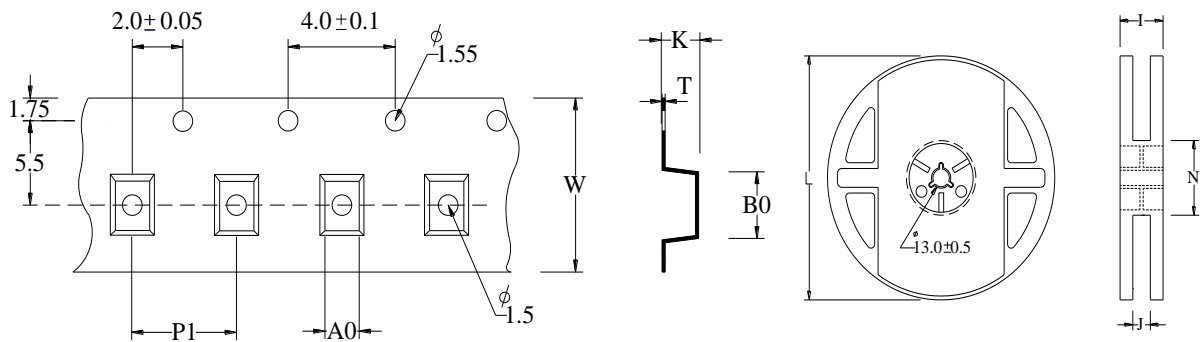

• Packaging Quantity

Type	322513A
Q'TY/Reel	2000

Packaging Information

• Tearing Off Force

The force for tearing off cover tape is 10 to 100 grams in the arrow direction under the following conditions.

• Tape Dimension