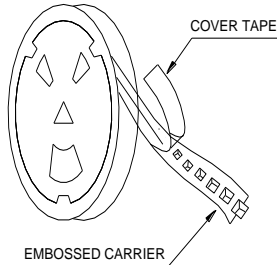

• Tearing Off Force

The force for tearing off cover tape is 10 to 100 grams in the arrow direction under the following conditions.

• Tape Dimension

Dimensions in mm

TYPE	A0	B0	P1	W	T	L	N	I	J
201209A	1.45 ±0.05	2.25 ±0.05	4.00 ±0.10	8.00 ±0.10	0.95 ±0.05	178 ±2.00	50 MIN	20 MAX	10 ±1.50

• Packaging Quantity

Type	201209A
Q'TY/Reel	4000

Packaging Information

• Tearing Off Force

The force for tearing off cover tape is 10 to 100 grams in the arrow direction under the following conditions.

• Tape Dimension