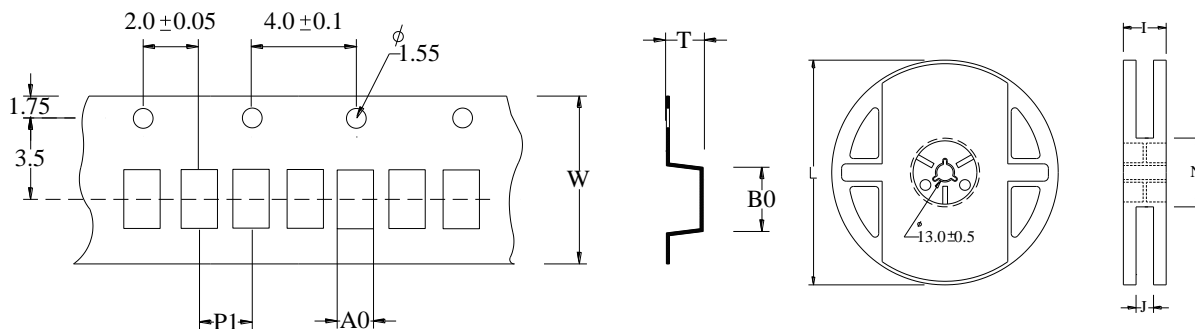

Packaging Information

• Tearing Off Force

The force for tearing off cover tape is 10 to 100 grams in the arrow direction under the following conditions.

• Tape Dimension

Dimensions in mm

TYPE	A0	B0	P1	W	T	L	N	I	J
100505A	0.62 ±0.05	1.12 ±0.05	2.00 ±0.05	8.00 ±0.10	0.60 ±0.05	178 ±2.00	50 MIN	20 MAX	10 ±1.50

• Packaging Quantity

Type	100505A
Q'TY/Reel	10000

Packaging Information

• Tearing Off Force

The force for tearing off cover tape is 10 to 100 grams in the arrow direction under the following conditions.

• Tape Dimension

Dimensions in mm

TYPE	A0	B0	P1	W	T	L	N	I	J
160808A	1.03 ±0.05	1.85 ±0.05	4.00 ±0.10	8.00 ±0.10	0.95 ±0.05	178 ±2.00	50 MIN	20 MAX	10 ±1.50

• Packaging Quantity

Type	160808A
Q'TY/Reel	4000

Packaging Information

• Tearing Off Force

The force for tearing off cover tape is 10 to 100 grams in the arrow direction under the following conditions.

• Tape Dimension

Dimensions in mm

TYPE	A0	B0	P1	W	T	L	N	I	J
201209A	1.45 ±0.05	2.25 ±0.05	4.00 ±0.10	8.00 ±0.10	0.95 ±0.05	178 ±2.00	50 MIN	20 MAX	10 ±1.50