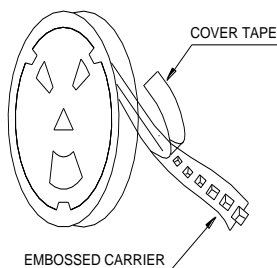

Packaging Information

• Tearing Off Force

The force for tearing off cover tape is 10 to 100 grams in the arrow direction under the following conditions.

• Tape Dimension

Dimensions in mm

TYPE	A0	B0	P1	W	T	L	N	I	J
100505A	0.62 ±0.05	1.12 ±0.05	2.00 ±0.05	8.00 ±0.10	0.60 ±0.05	178 ±2.00	50 MIN	20 MAX	10 ±1.50

• Packaging Quantity

Type	100505A
Q'TY/Reel	10000

Packaging Information

• Tearing Off Force

The force for tearing off cover tape is 10 to 100 grams in the arrow direction under the following conditions.

• Tape Dimension

• Tearing Off Force

The force for tearing off cover tape is 10 to 100 grams in the arrow direction under the following conditions.

• Tape Dimension

Dimensions in mm

TYPE	A0	B0	P1	W	T	L	N	I	J
201209A	1.45 ±0.05	2.25 ±0.05	4.00 ±0.10	8.00 ±0.10	0.95 ±0.05	178 ±2.00	50 MIN	20 MAX	10 ±1.50