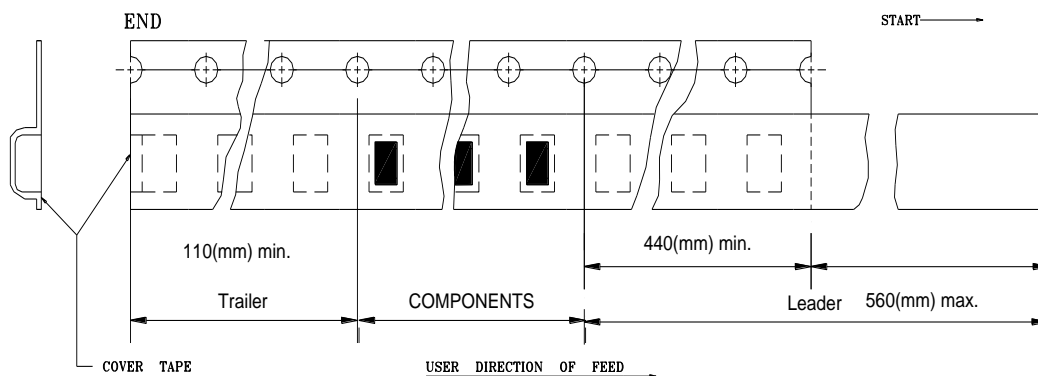

• Packaging Quantity

Type	321611A
Q'TY/Reel	3000