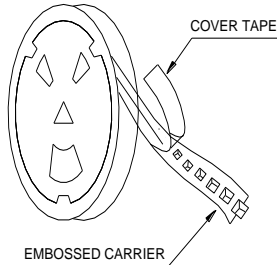

• Tearing Off Force

The force for tearing off cover tape is 10 to 100 grams in the arrow direction under the following conditions.

• Tape Dimension

Dimensions in mm

TYPE	A0	B0	P1	W	T	t	L	N	I	J
322513A	2.90 ±0.10	3.60 ±0.10	4.00 ±0.10	8.00 ±0.20	1.70 ±0.05	0.25 ±0.05	178 ±2.00	60 ±2.00	2 ±0.50	10 ±1.50

• Packaging Quantity

Type	322513A
Q'TY/Reel	2000

Packaging Information

• Tearing Off Force

The force for tearing off cover tape is 10 to 100 grams in the arrow direction under the following conditions.

• Tape Dimension

Dimensions in mm

TYPE	A0	B0	P1	W	K	T	L	N	I	J
451616A	1.93 ±0.10	4.95 ±0.10	4.00 ±0.10	12.00 ±0.10	1.93 ±0.10	0.30 ±0.05	178 ±2.00	50 MIN	20 MAX	10 ±1.50

• Packaging Quantity

Type	451616A
Q'TY/Reel	2000

Packaging Information

• Tearing Off Force

The force for tearing off cover tape is 10 to 100 grams in the arrow direction under the following conditions.

• Tape Dimension

Dimensions in mm

TYPE	A0	B0	P1	W	K	T	L	N	I	J
453215A	3.66 ±0.10	4.95 ±0.10	8.00 ±0.10	12.00 ±0.10	2.09 ±0.15	0.24 ±0.05	178 ±2.00	50 MIN	20 MAX	10 ±1.50