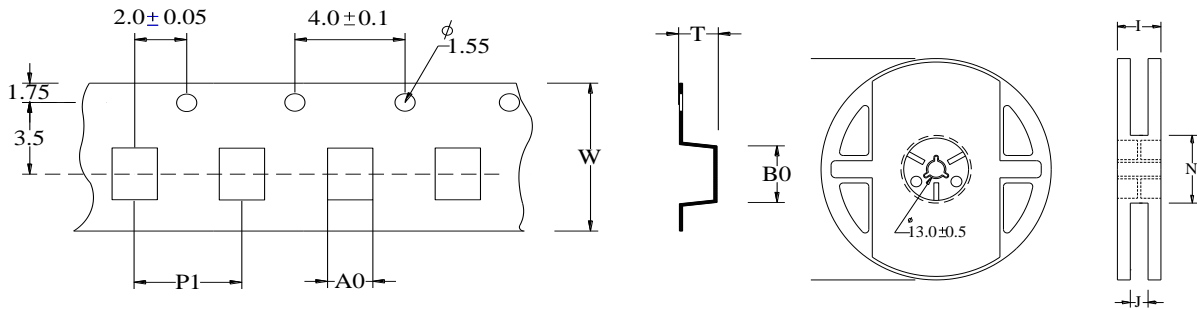

Packaging Information

• Tearing Off Force

The force for tearing off cover tape is 10 to 100 grams in the arrow direction under the following conditions.

• Tape Dimension

Dimensions in mm

TYPE	A0	B0	P1	W	T	L	N	I	J
100505A	0.62 ±0.05	1.12 ±0.05	2.00 ±0.05	8.00 ±0.10	0.60 ±0.05	178 ±2.00	50 MIN	20 MAX	10 ±1.50

• Packaging Quantity

Type	100505A
Q'TY/Reel	10000

Packaging Information

• Tearing Off Force

The force for tearing off cover tape is 10 to 100 grams in the arrow direction under the following conditions.

• Tape Dimension

Dimensions in mm

TYPE	A0	B0	P1	W	T	L	N	I	J
160808A	1.03 ±0.05	1.85 ±0.05	4.00 ±0.10	8.00 ±0.10	0.95 ±0.05	178 ±2.00	50 MIN	20 MAX	10 ±1.50

• Packaging Quantity

Type	160808A
Q'TY/Reel	4000

Packaging Information

• Tearing Off Force

The force for tearing off cover tape is 10 to 100 grams in the arrow direction under the following conditions.

• Tape Dimension

Dimensions in mm

TYPE	A0	B0	P1	W	T	L	N	I	J
201209A	1.45 ±0.05	2.25 ±0.05	4.00 ±0.10	8.00 ±0.10	0.95 ±0.05	178 ±2.00	50 MIN	20 MAX	10 ±1.50