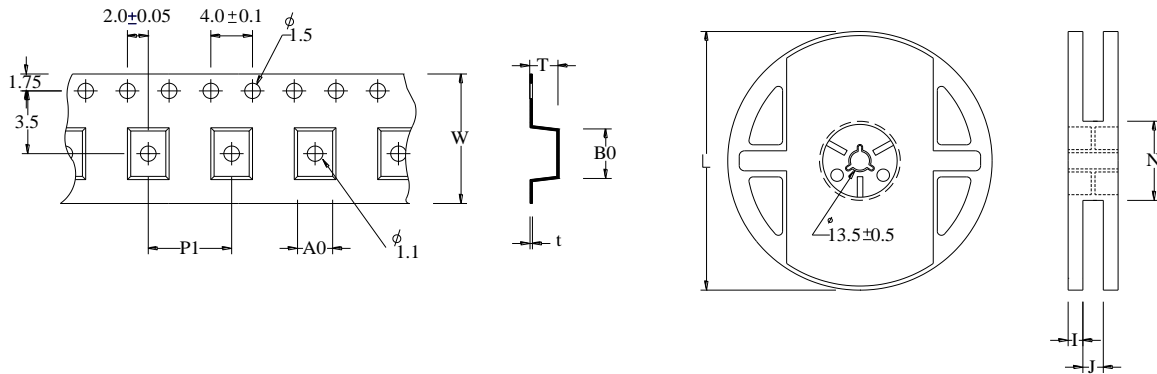

Dimensions in mm

TYPE	A0	B0	P1	W	K	T	L	N	I	J
321611A	1.88 ±0.10	3.50 ±0.10	4.00 ±0.10	8.00 ±0.20	1.49 ±0.15	0.22 ±0.05	178 ±2.00	50 MIN	20 MAX	10 ±1.50

• Packaging Quantity

Type	321611A
Q'TY/Reel	3000

Packaging Information

• Tearing Off Force

The force for tearing off cover tape is 10 to 100 grams in the arrow direction under the following conditions.

• Tape Dimension

Dimensions in mm

TYPE	A0	B0	P1	W	T	t	L	N	I	J
322513A	2.90 ±0.10	3.60 ±0.10	4.00 ±0.10	8.00 ±0.20	1.70 ±0.05	0.25 ±0.05	178 ±2.00	60 ±2.00	2 ±0.50	10 ±1.50